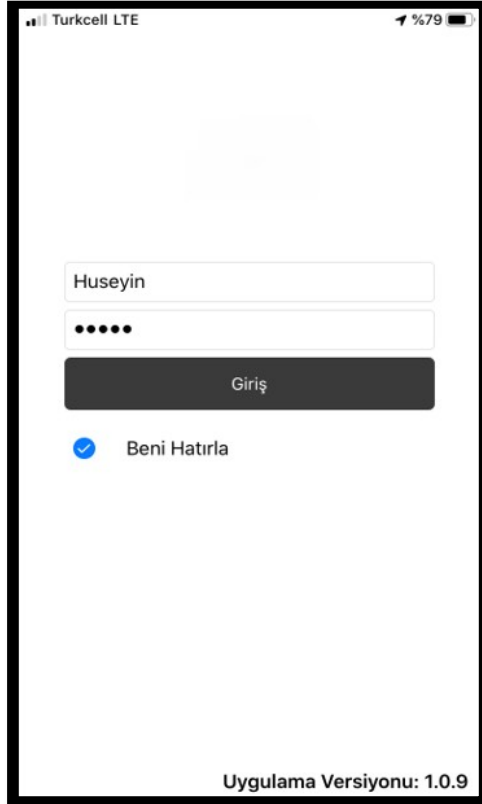

Server Information
Confirmation

Application Login
Confirmation

Result Information
Screen

Home Screen
Push Notifications

Application
Login Screen

Voice Recording -
Vividness Control
Screen

Result Information
Screen

DIGITAL TRACKING SYSTEMS - DESKTOP CONTROL AND MONITORING SCREEN

Central monitoring and management software allows for the control and management of citizens during the entire tracking process.

Hükümlü Takip Sistemi v1.0.7.0