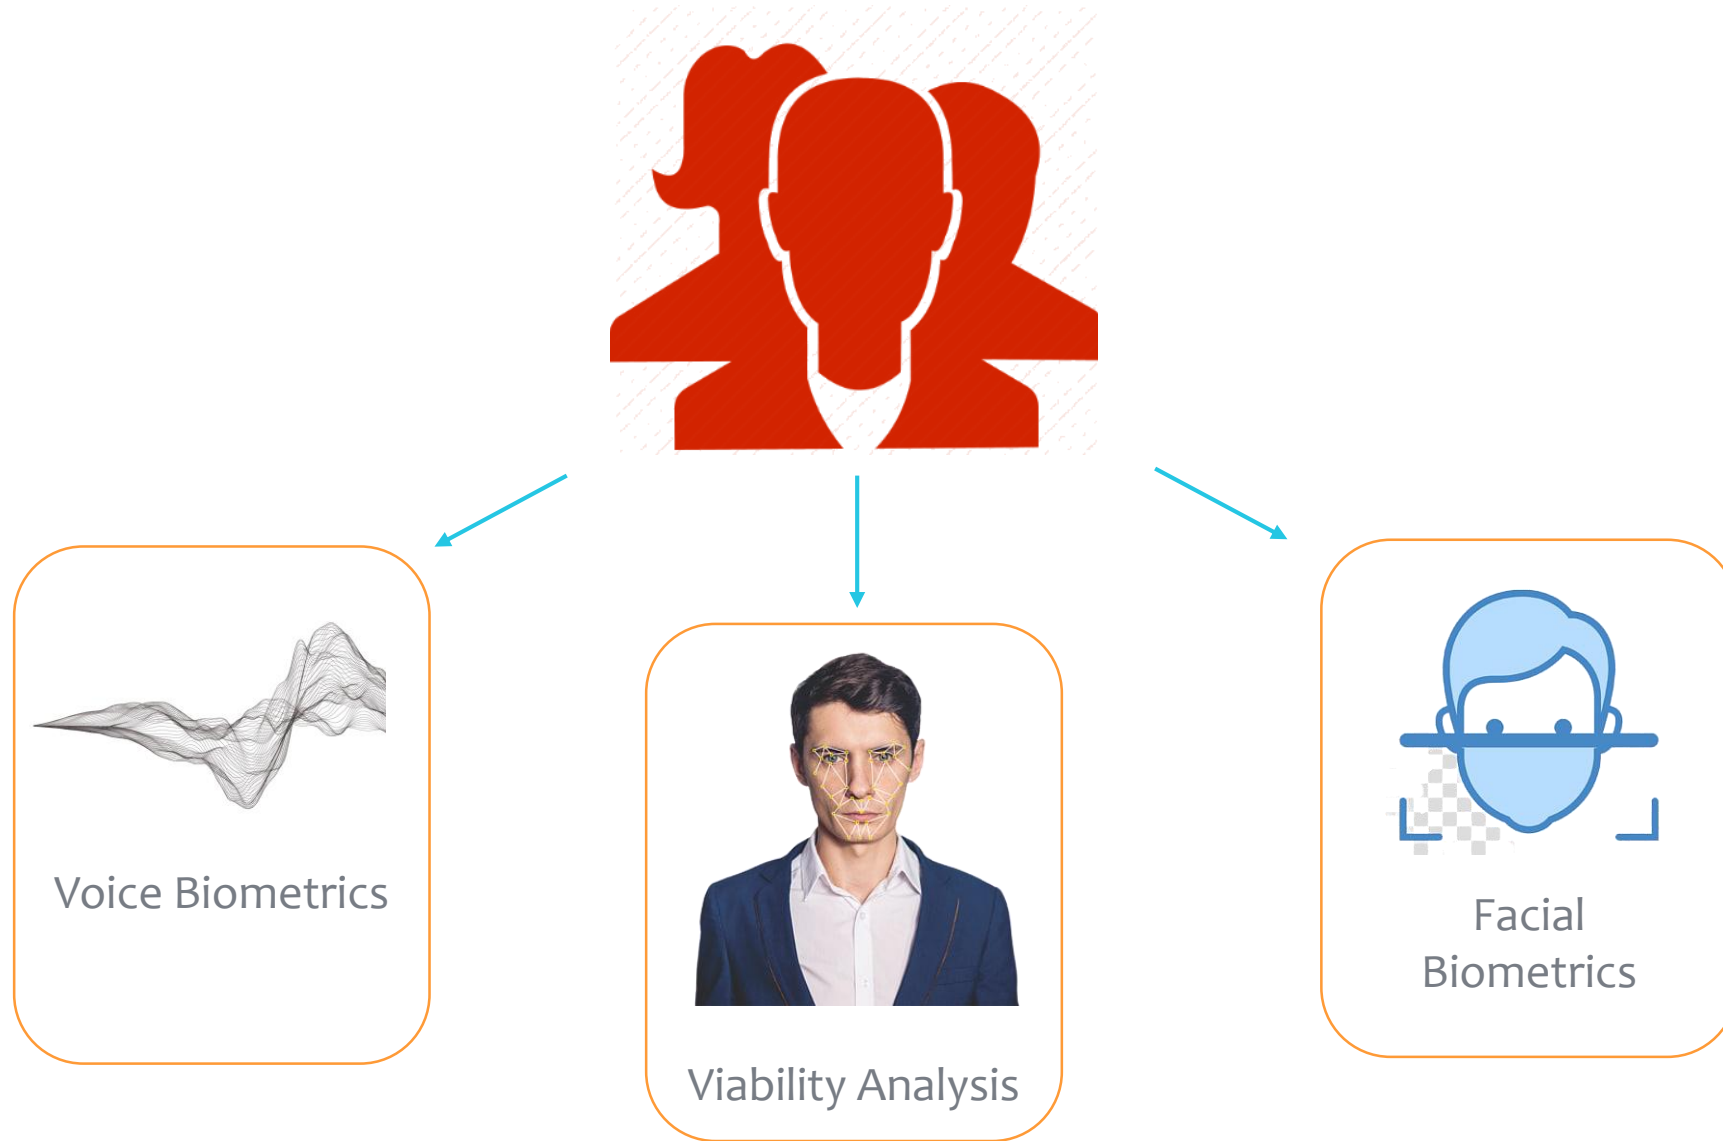

Mobile Application: It is an application that allows the users to determine their location by the central system through the application they install on their phones, and allows biometric verification at regular intervals.

The Automatic Outbound Calling is an IVR search solution that can be used in voice biometry and authentication stages, which can access pre-recorded messages through a web interface, listen to pre-recorded messages or create mutual dialogues, evaluate satisfaction, conduct surveys and analyzes.

=

Voice Signature created!

With Automatic Outbound Calling , persons whose phone numbers and identities are matched are called and their voice signature sentences are recorded.

Second Stage - Verification phase: Persons whose voice signatures are recorded in the system are called automatically at intervals to be determined by the institution, and their unpredictable date information is transmitted by TTS technology and their identities are verified.

Location Tracking

Real-time outdoor location tracking of people via satellite with GPS feature and multiple biometric identification features on smartphones

Indoor Location Tracking

Real-time indoor location tracking of people via satellite with GPS and wi-fi features on smart phones