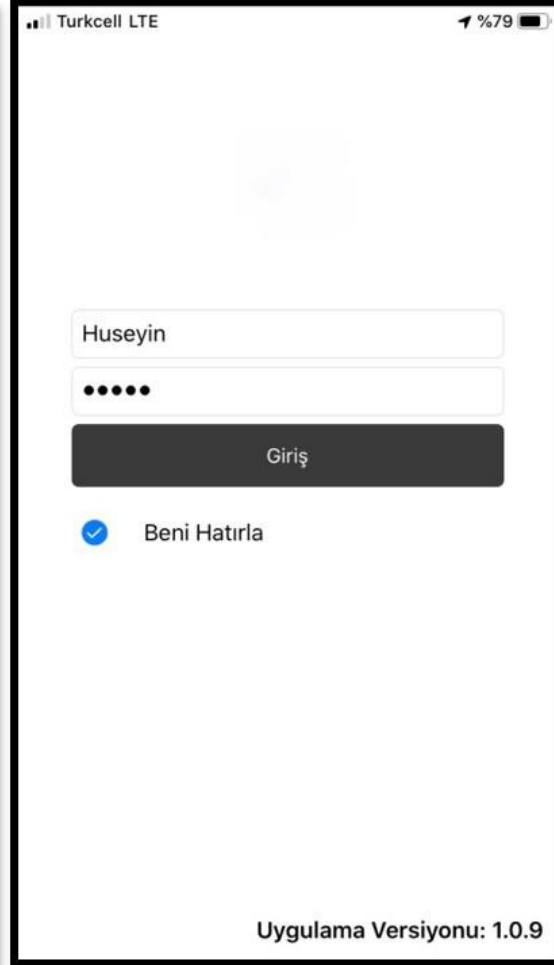

MOBILE TRACKING APPLICATION - FACE RECOGNITION APPLICATION SCREEN