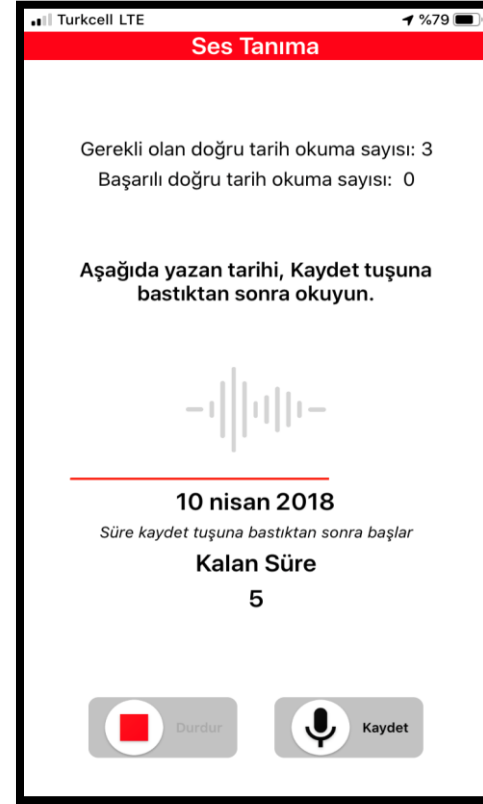

MOBILE TRACKING APPLICATION - FACE RECOGNITION APPLICATION SCREEN

Home Screen
Push Notifications

Application
Login Screen

Face Recognition
Screen

Vividness Test
Screen (Failed)

Server Information
Verification

Server Information
Confirmation

Application Login
Confirmation

Result Information
Screen

Home Screen
Push Notifications

Application
Login Screen

Voice Recording -
Vividness Control
Screen

Result Information
Screen

DIGITAL TRACKING SYSTEMS - DESKTOP CONTROL AND MONITORING SCREEN

Central monitoring and management software allows for the control and management of citizens during the entire tracking process.

Hükümlü Takip Sistemi v1.0.7.0