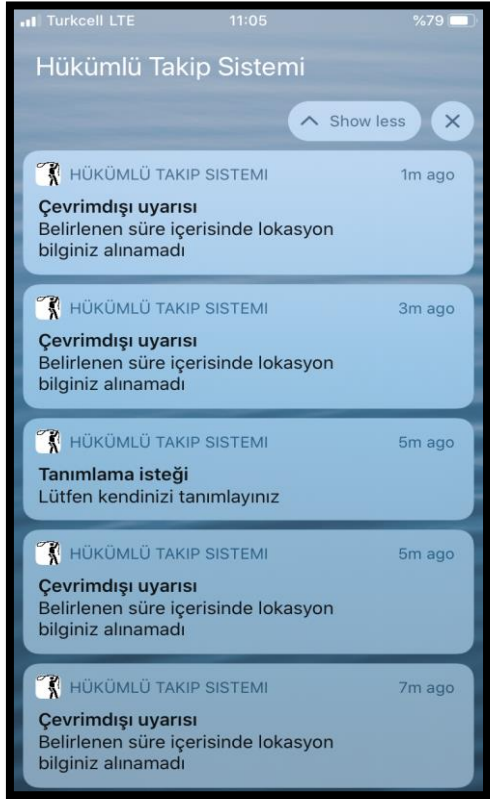

Designated Area Tracking

Control and tracking of the location of the persons' designated area with the GPS feature and multiple biometric identification features on smartphones

Prohibited Area Tracking

Monitoring people via satellite with GPS feature and generating alarm and necessary reports in case of contact with certain people or areas

MOBILE TRACKING APPLICATION - FACE RECOGNITION APPLICATION SCREEN

Home Screen
Push Notifications

Application
Login Screen

Face Recognition
Screen

Vividness Test
Screen (Failed)

Server Information
Verification

Server Information
Confirmation

Application Login
Confirmation

Result Information
Screen

Home Screen
Push Notifications

Application
Login Screen

Voice Recording -
Vividness Control
Screen

Result Information
Screen